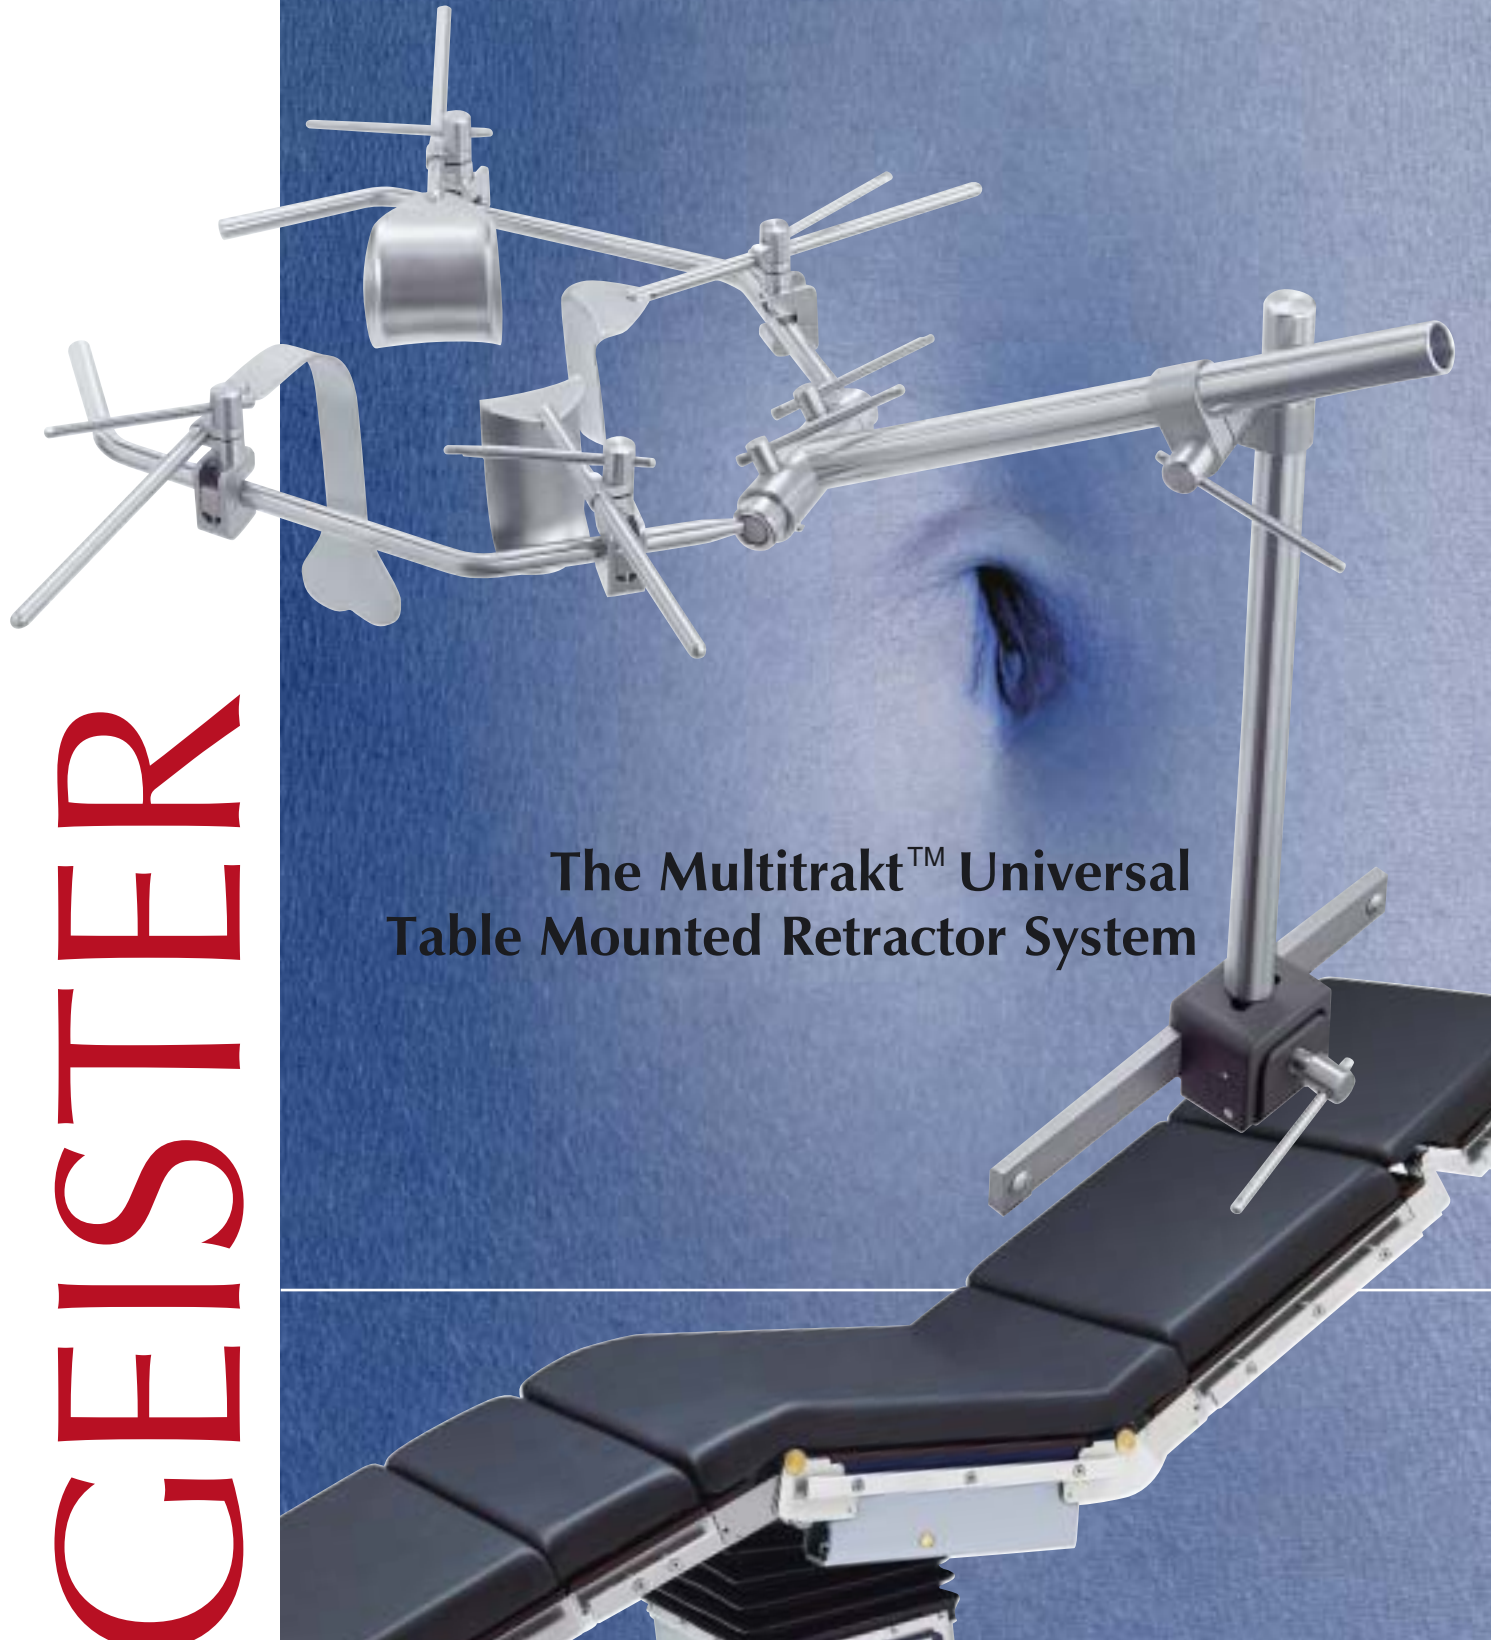

GEISTER®

The better way to operate™

**The Multitrakt™ Universal
Table Mounted Retractor System**

GEISTER

The **GEISTER** Multitrakt™ Universal Table Mounted Retractor System

A multi-purpose retractor featuring independently moveable arms. The unique multi-plane positioning allows for virtually unlimited angle and retractor blade placement. Quick-connect blade clamps feature Fast-Lock turret design.

+ Universal Positioning Frame with Independently Moving Arms

More options for positioning than a fixed frame system

+ Locking Pivotal Neck

Move complete retractor set-up with the push of a button

+ Traditional Side Rail Attachment

Familiar setup procedure

+ Equipped with a Variety of Retractor Blades

Adaptable to virtually any open procedure

+ Now Available with Bariatric Blades

See reverse side for sizes and types of retractors for bariatric use

+ Retractor arms can be independently moved in all directions and tightened into position.

30-4000 Complete Multitrakt™ Universal Retractor System

Includes:

- (1) 30-4010 Retractor Frame
- (1) 30-4015 Rail Clamp
- (1) 30-4020 Field Post
- (1) 30-4025 Post Coupling
- (6) 30-4030 Retractor Clamps (slide-on)
- (6) Retractor Blades of Choice (see next columns)
- 30-4027 Extension Bridge
- 30-4031 Retractor Clamp (over-the-post, snap-on version)