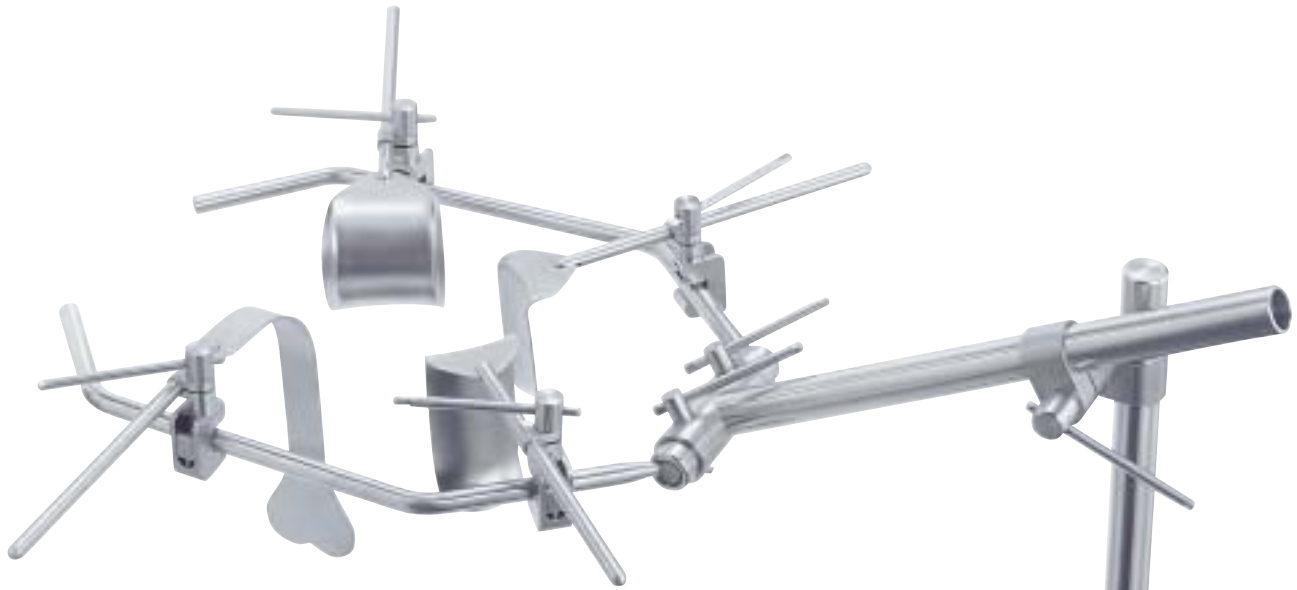

GEISTER®

The better way to operate™

**The Multitrakt™ Universal
Table Mounted Retractor System**

GEISTER

The **GEISTER** Multitrakt™ Universal Table Mounted Retractor System

A multi-purpose retractor featuring independently moveable arms. The unique multi-plane positioning allows for virtually unlimited angle and retractor blade placement. Quick-connect blade clamps feature Fast-Lock turret design.

+ Universal Positioning Frame with Independently Moving Arms

More options for positioning than a fixed frame system

+ Locking Pivotal Neck

Move complete retractor set-up with the push of a button

+ Traditional Side Rail Attachment

Familiar setup procedure

+ Equipped with a Variety of Retractor Blades

Adaptable to virtually any open procedure

+ Now Available with Bariatric Blades

See reverse side for sizes and types of retractors for bariatric use

+ Retractor arms can be independently moved in all directions and tightened into position.

30-4000 Complete Multitrakt™ Universal Retractor System

Includes:

- (1) 30-4010 Retractor Frame
- (1) 30-4015 Rail Clamp
- (1) 30-4020 Field Post
- (1) 30-4025 Post Coupling
- (6) 30-4030 Retractor Clamps (slide-on)
- (6) Retractor Blades of Choice (see next columns)
- 30-4027 Extension Bridge
- 30-4031 Retractor Clamp (over-the-post, snap-on version)