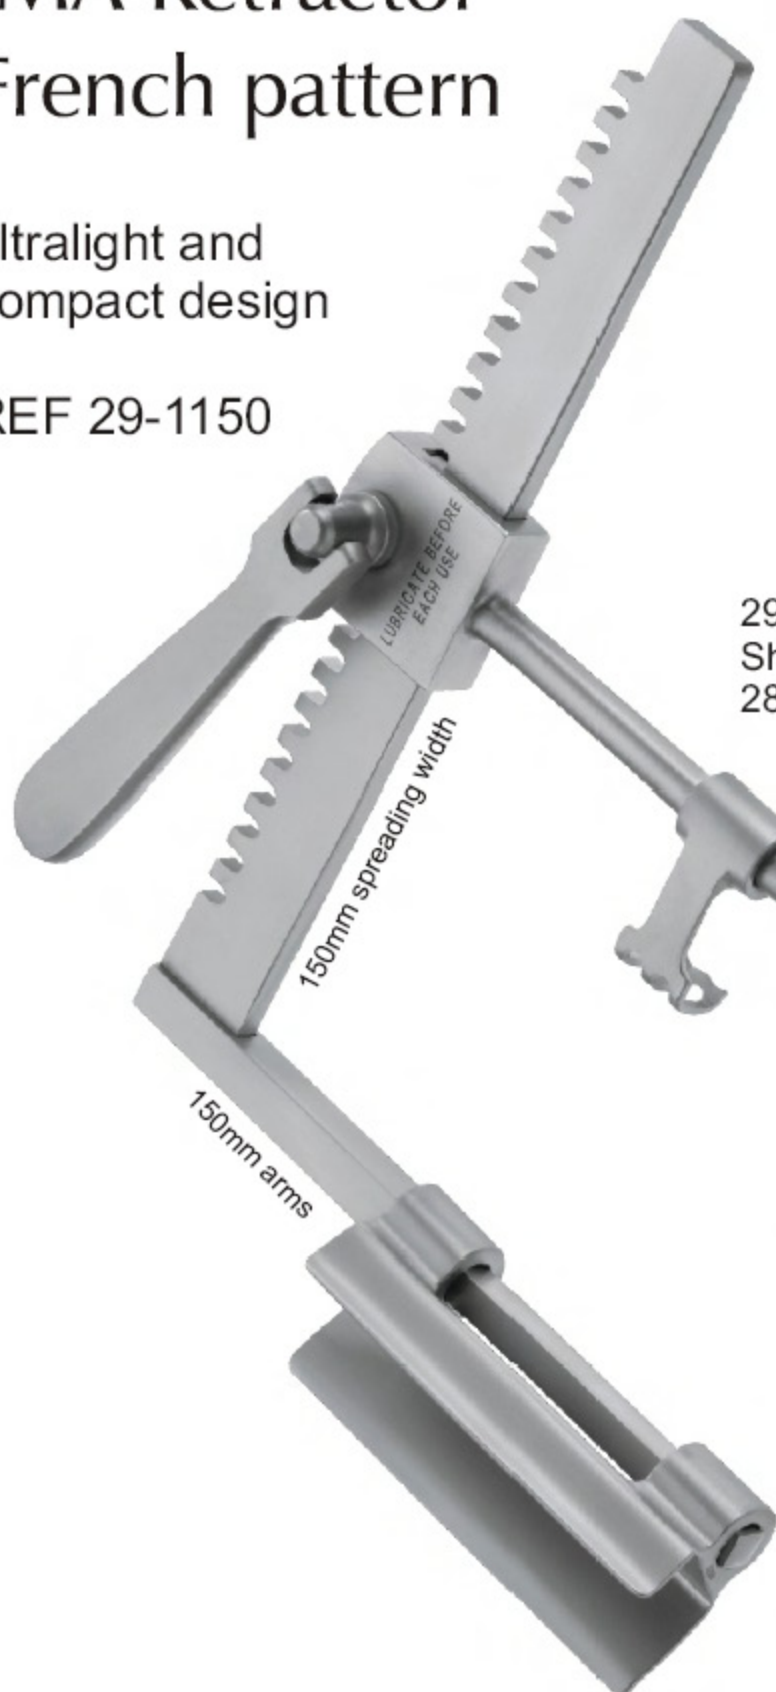

GEISTER

GEISTER®

The better way to operate™

IMA Retractor
French pattern

IMA Retractor French pattern

ultralight and
compact design

REF 29-1150

29-1150
IMA Retractor, complete set
with 29-1150.BC, 29-1150.CS, 29-1150.CL

Weight approx. 800 grams

29-1150.CS
Short claw blade only,
28mm deep

29-1150.CL
Long claw blade only,
32mm deep

29-1150.CB
Channeled blade only,
20mm wide

Optional accessories:

29-1151
Extra Long claw blade only,
38mm deep