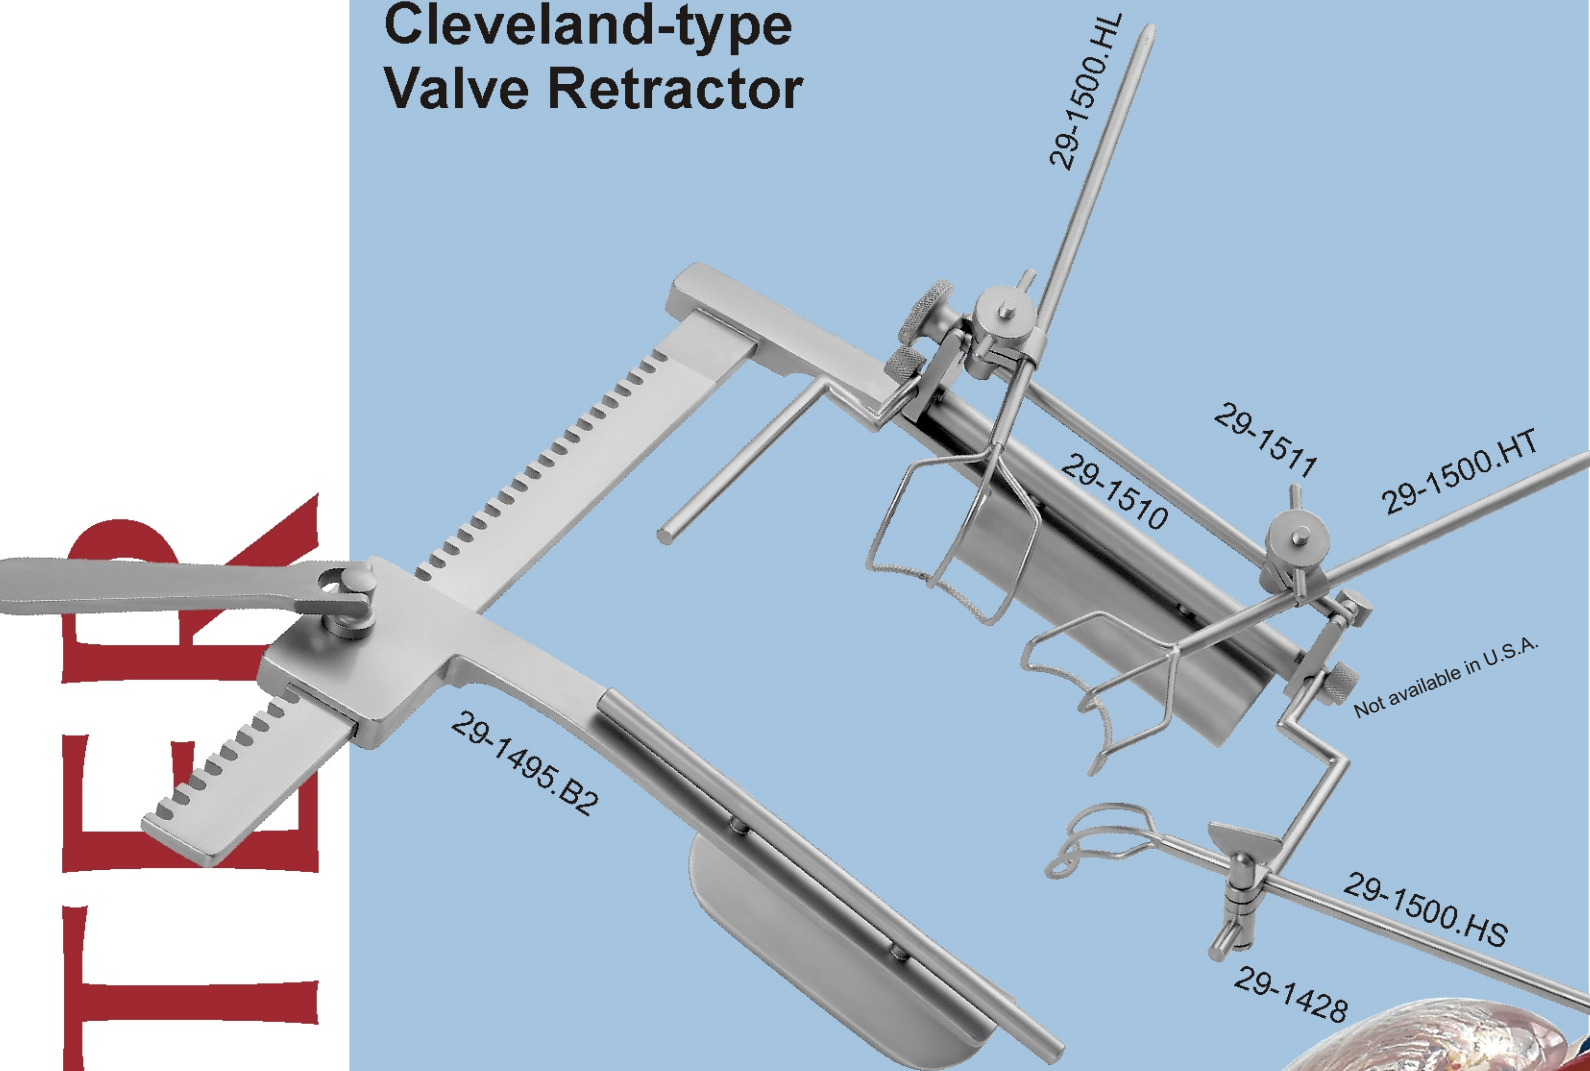

## Cleveland-type Valve Retractor

- 29-1495.B2 Cooley Retractor XL, stainless with 2 bars (other retractors on request)
- 29-1510 Special Valve Retractor Attachment with 2 side extension pieces
- 29-1511 Heavy Fixation Clamp
- 29-1500.FC Fixation Clamp, regular
- 29-1428 Fixation Clamp, slim (recommended choice)
- 29-1500.HS Cooley Atrial Retractor small
- 29-1500.HM Cooley Atrial Retractor medium
- 29-1500.HL Cooley Atrial Retractor large
- 29-1500.HT Cooley Tricuspid Retractor
- 29-1500.BH Malleable Atrial Retractor

# GEISTER